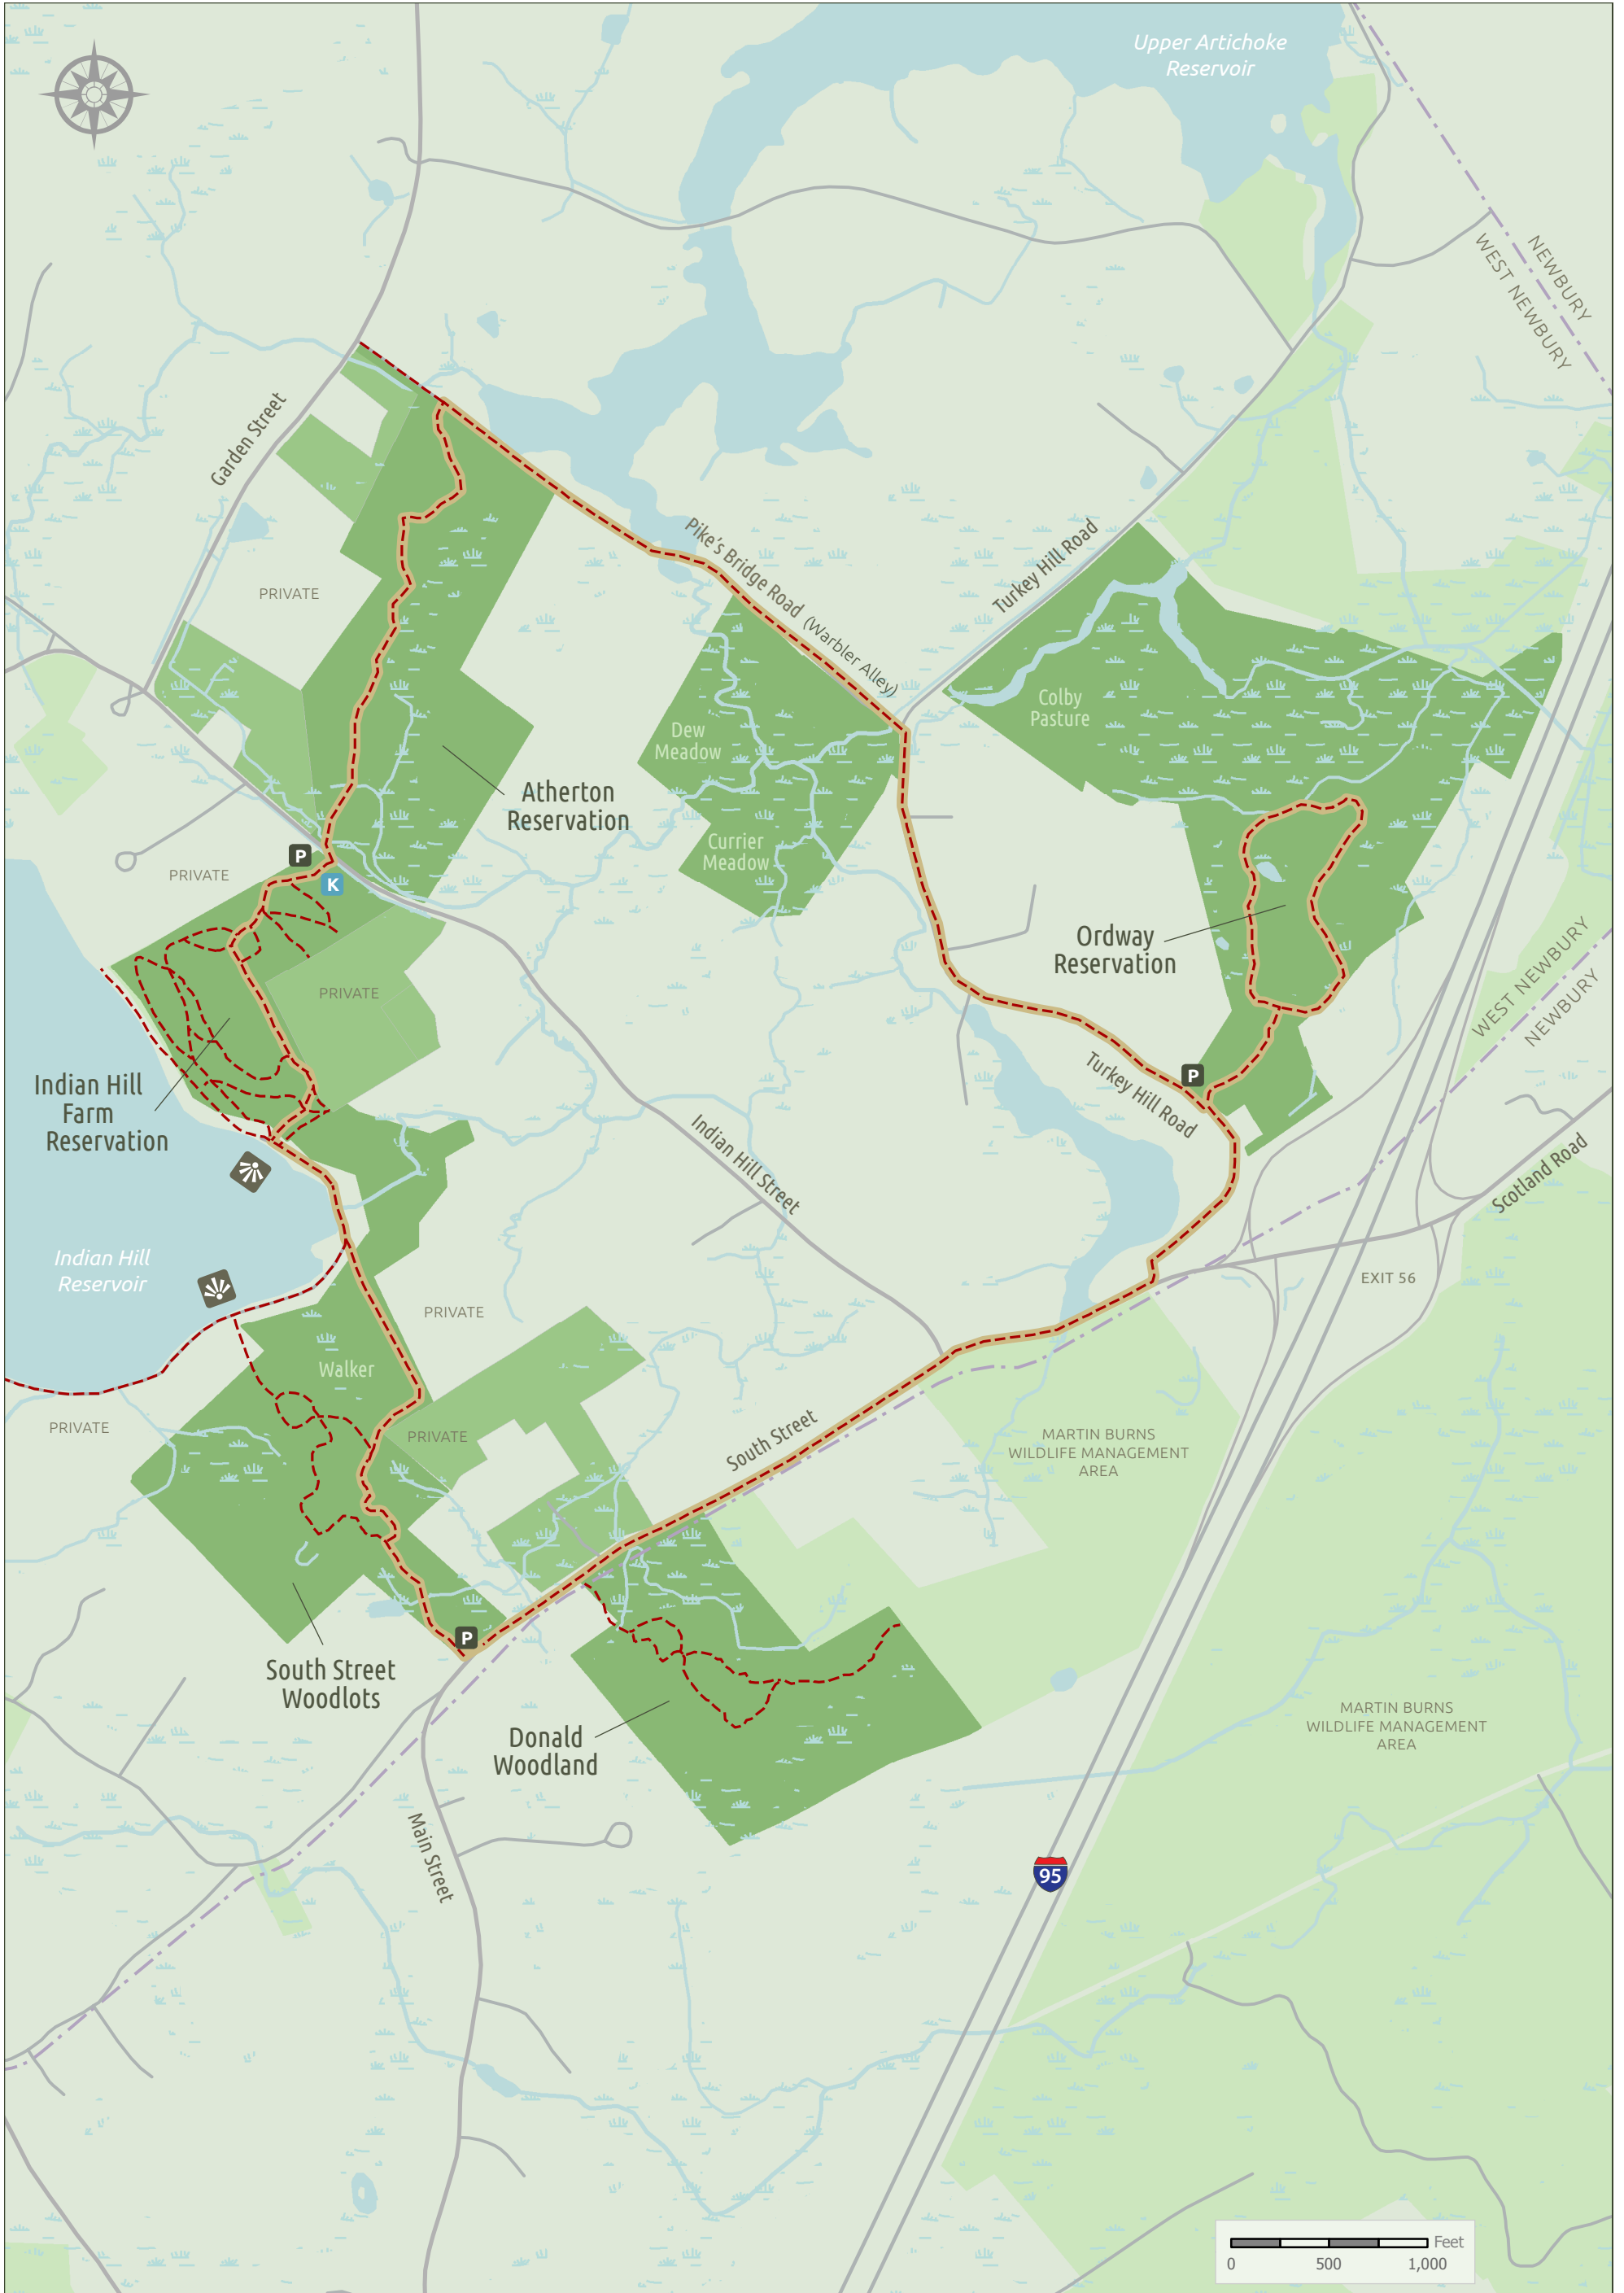

Indian Hill Conservation Area

West Newbury

315 Acres

- Conservation Area
- Conservation Area - Private
- Other Protected Land
- Water
- Wetlands
- Stream
- Parking
- Kiosk
- Scenic Viewpoint
- Trail
- Trail Loop
- Road
- Town Boundary

Source data obtained from the Office of Geographic Information Systems (Mass GIS), survey plans, and global positioning systems (GPS). Boundaries are approximate. Map produced by Essex County Greenbelt Association, 2016.