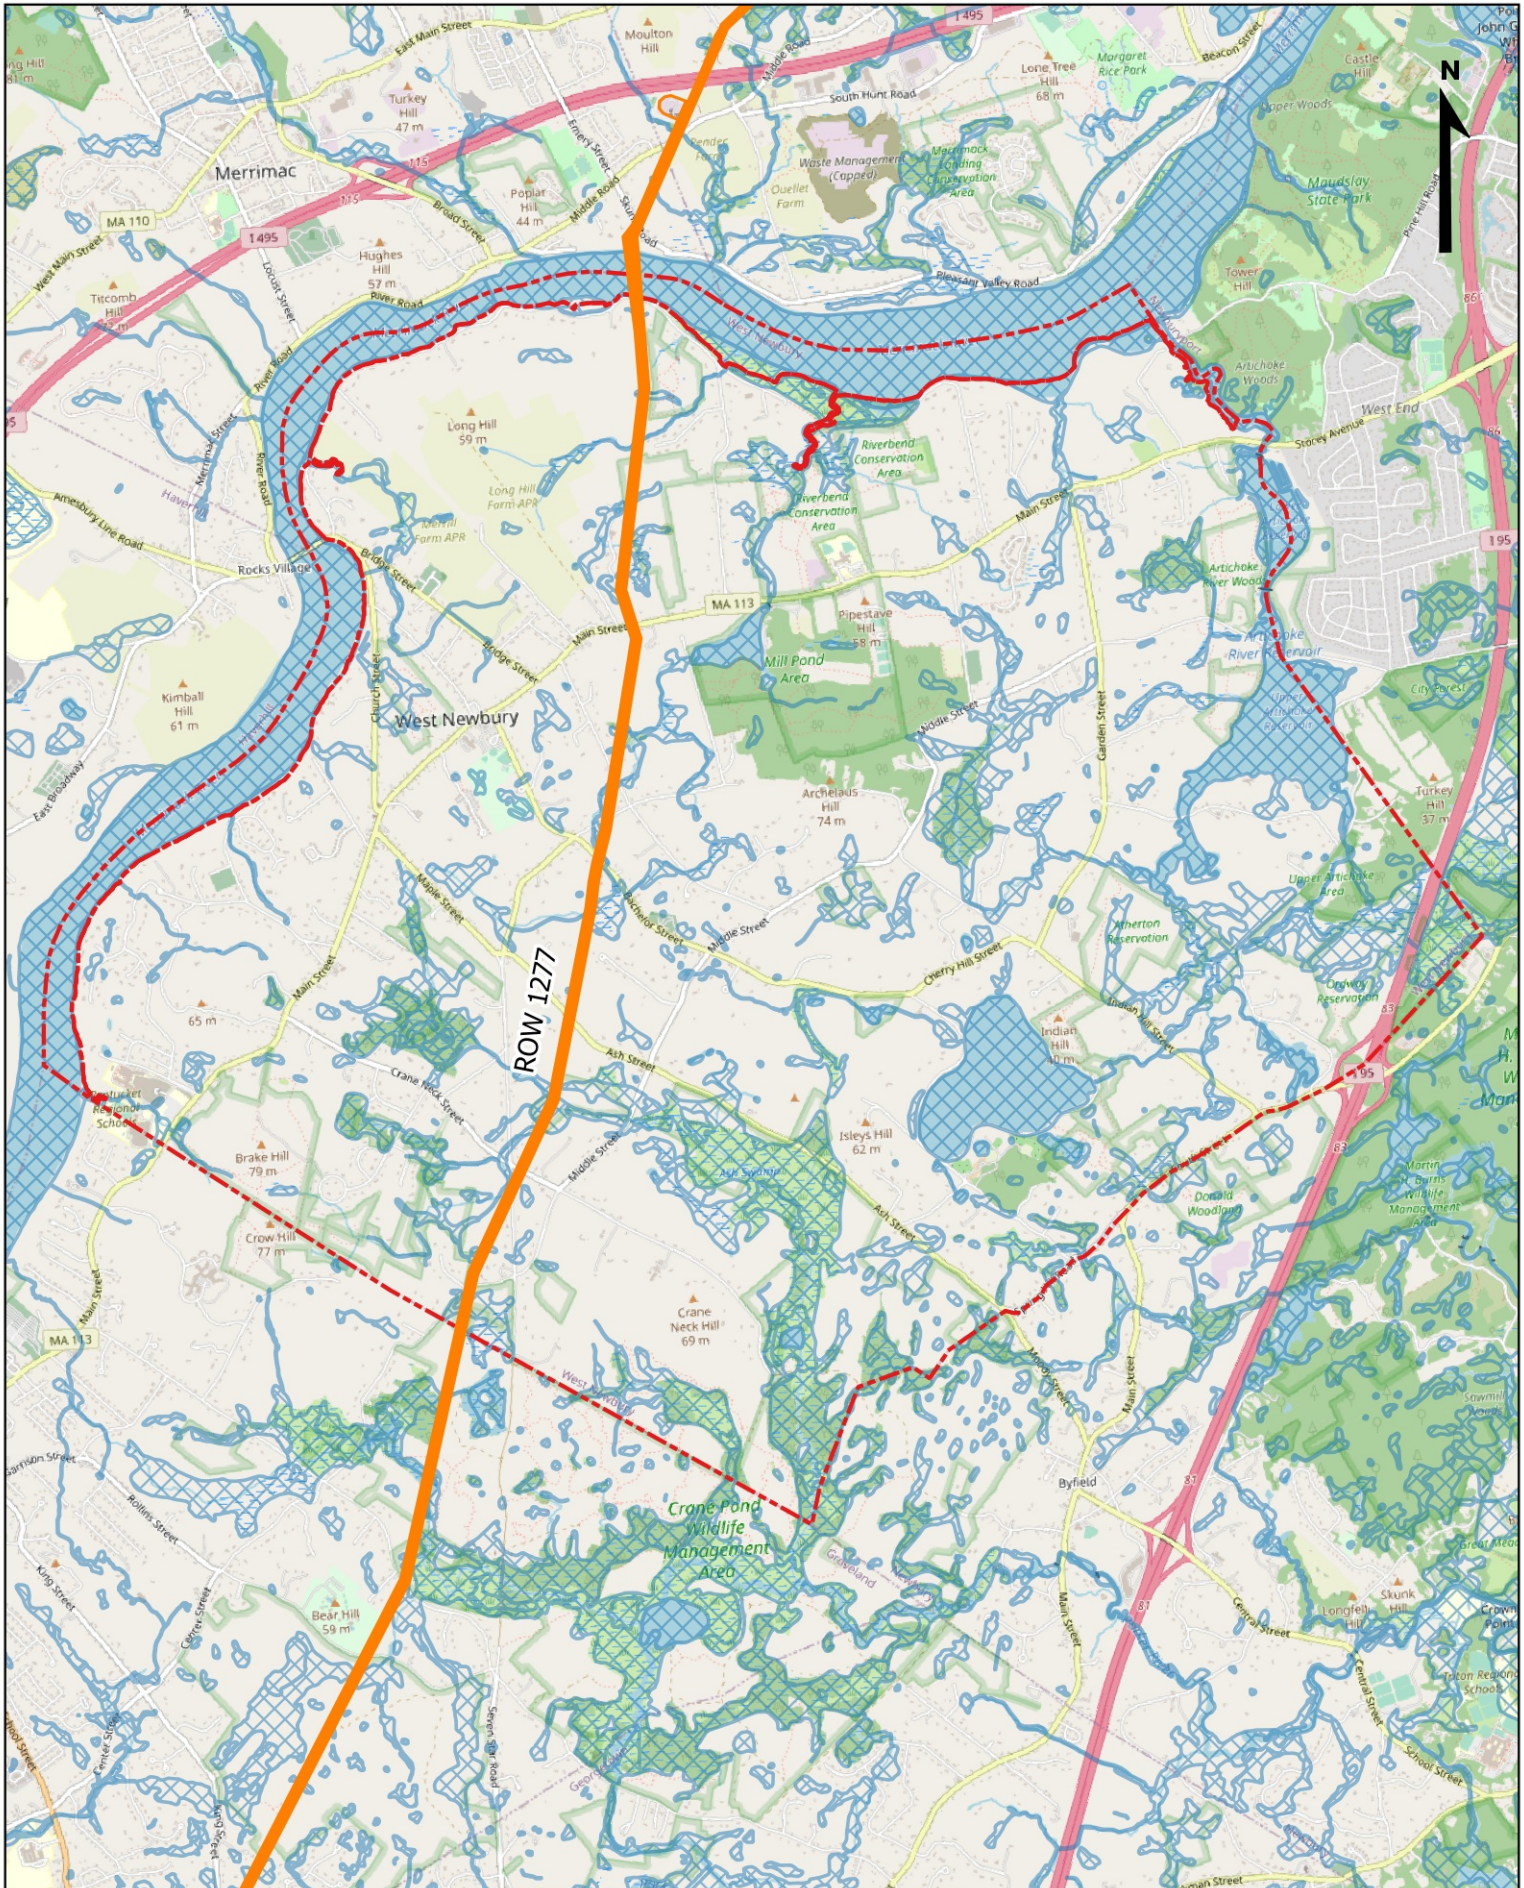

Right-of-Way 1277

West Newbury, MA

National Grid intends to perform selective side pruning and/or danger tree removal along the right-of-way shown above

-  Town
-  Wetland
-  Right of Way